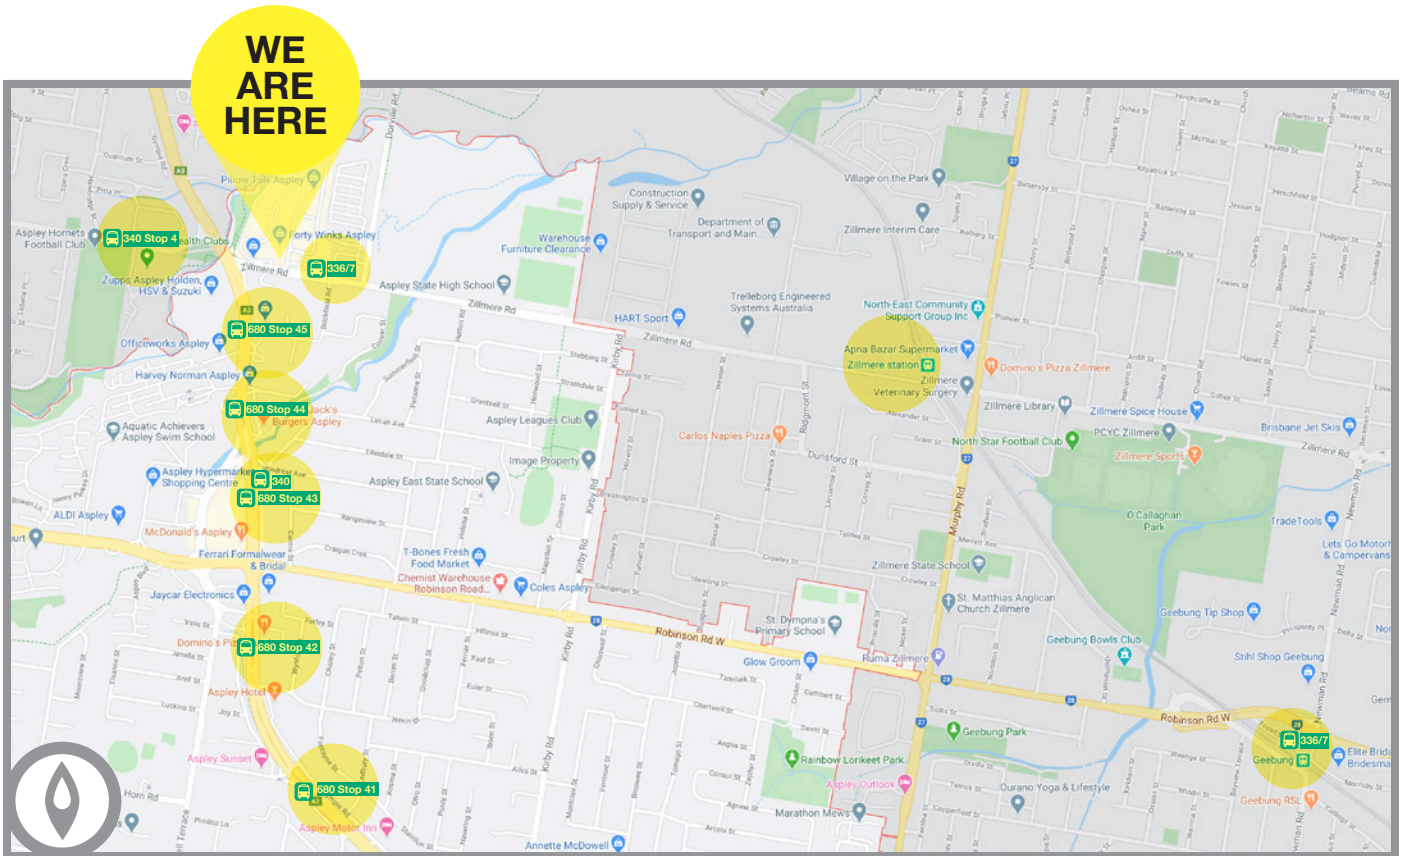

ASPLEY HOW TO FIND US

**Brisbane Eye Clinic, Aspley Homemaker City.
Level 1, 825 Zillmere Road, Aspley**

As at June 2020

(07) 3832 1700

www.brisbaneeyeclinik.com.au

ASPLEY HOW TO FIND US

**Brisbane Eye Clinic, Aspley Homemaker City.
Level 1, 825 Zillmere Road, Aspley**

BY CAR

Aspley Homemaker City is primarily accessed via Gympie Road, the primary artery in Brisbane's northern suburbs. If travelling north along Gympie Road turn right into Zillmere Road and then left in to the centre car park. If travelling south towards Aspley Homemaker City turn left into Zillmere road and then left into the centre car park. We are located in the office tower straight ahead, the only multi-storey building in the complex.

Patients and carers have access to ample free car spaces for your convenience.

TIME TRAVEL BY CAR

Albany Creek	9 mins
Caboolture	30 mins
Chermside	5 mins
Kippa Ring	22 mins
Mitchelton	16 mins
Morayfield	26 mins
Northlakes	12 mins
Nundah	13 mins
Stafford	11 mins
Strathpine	14 mins

Alternatively, route **336/7** from Geebung Train Station stops right out the front of the Homemaker Centre.

(07) 3832 1700

www.brisbaneeyeclinik.com.au