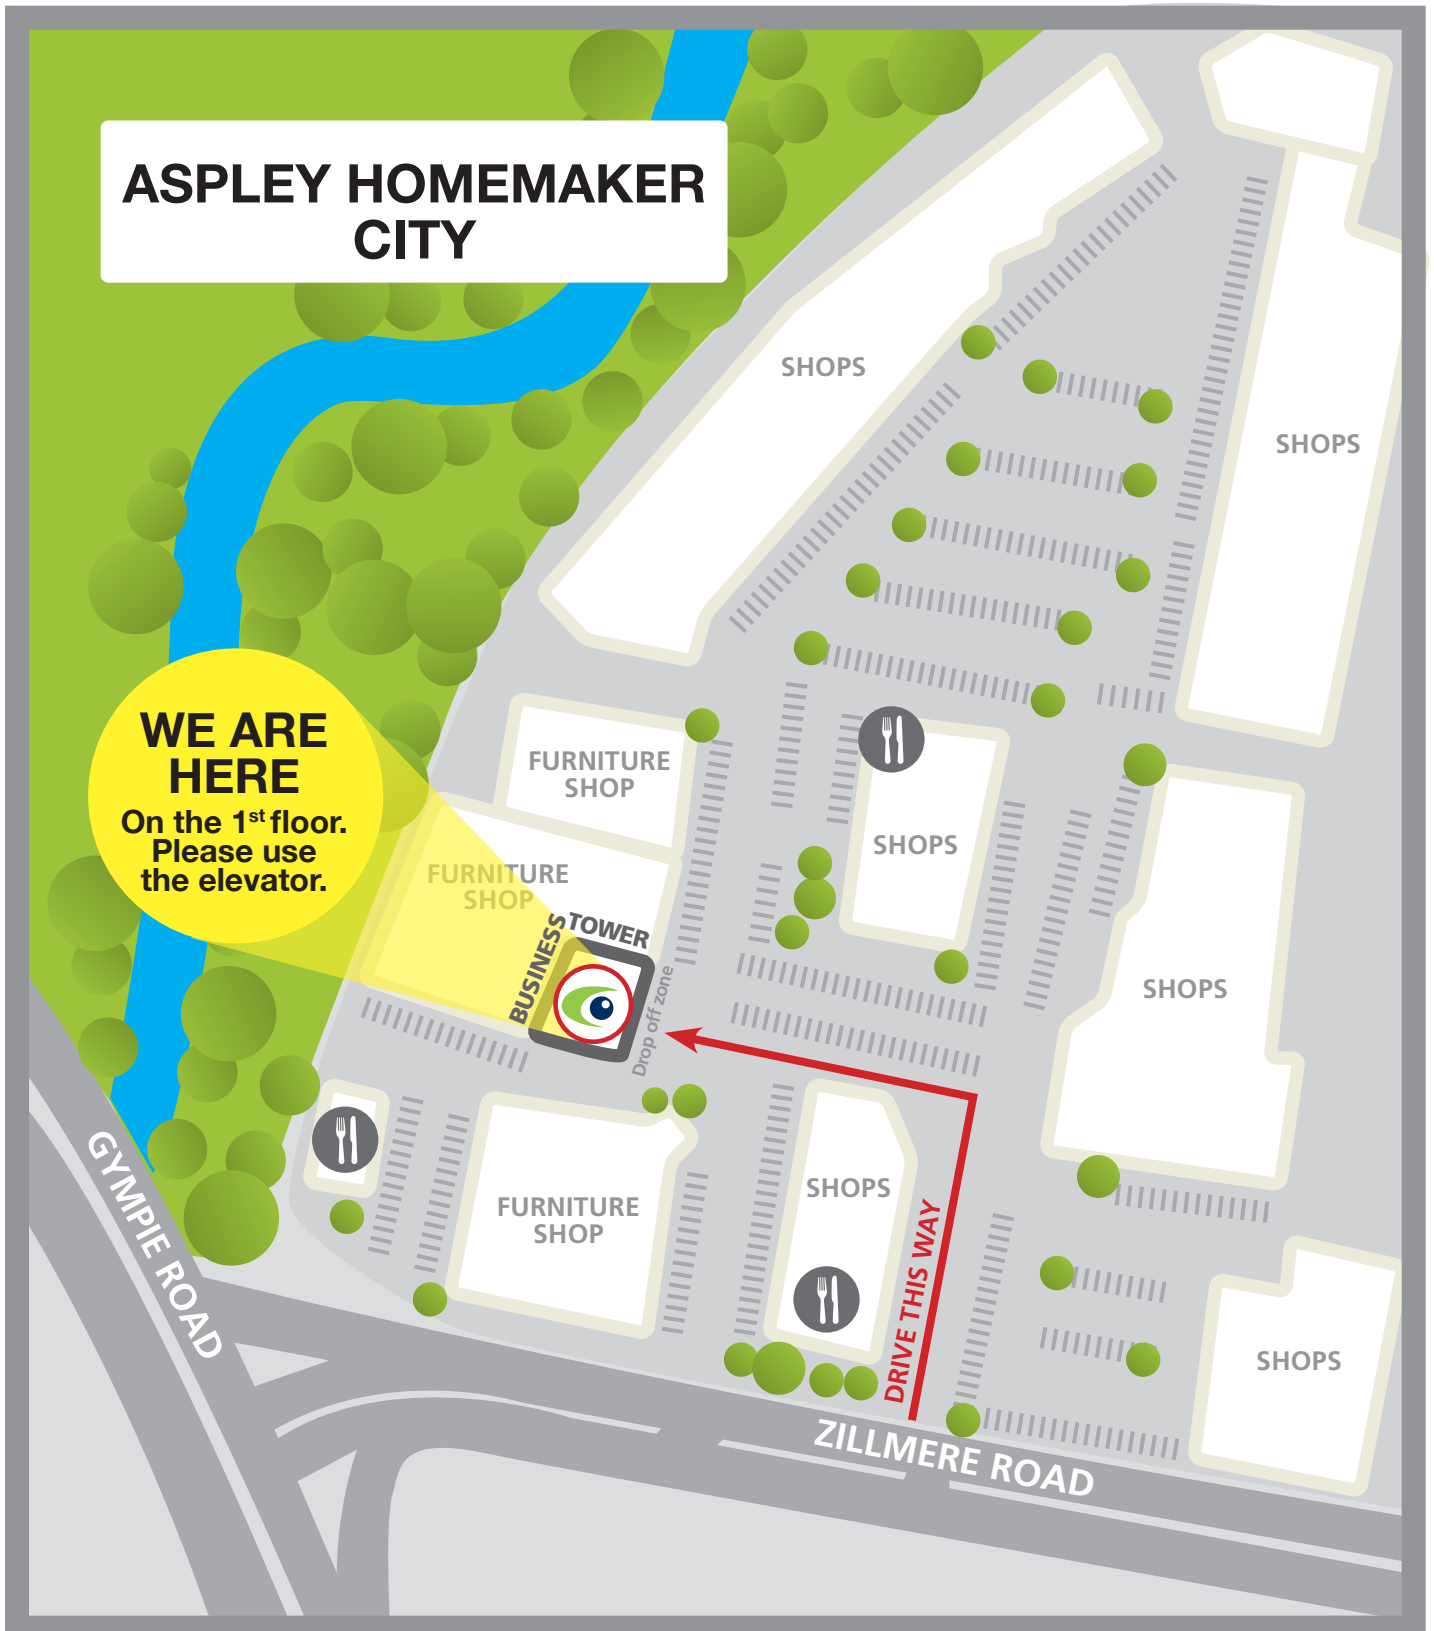

ASPLEY HOW TO FIND US

**Brisbane Eye Clinic, Aspley Homemaker City.
Level 1, 825 Zillmere Road, Aspley**

As at June 2020

(07) 3832 1700

www.brisbaneeyeclinik.com.au