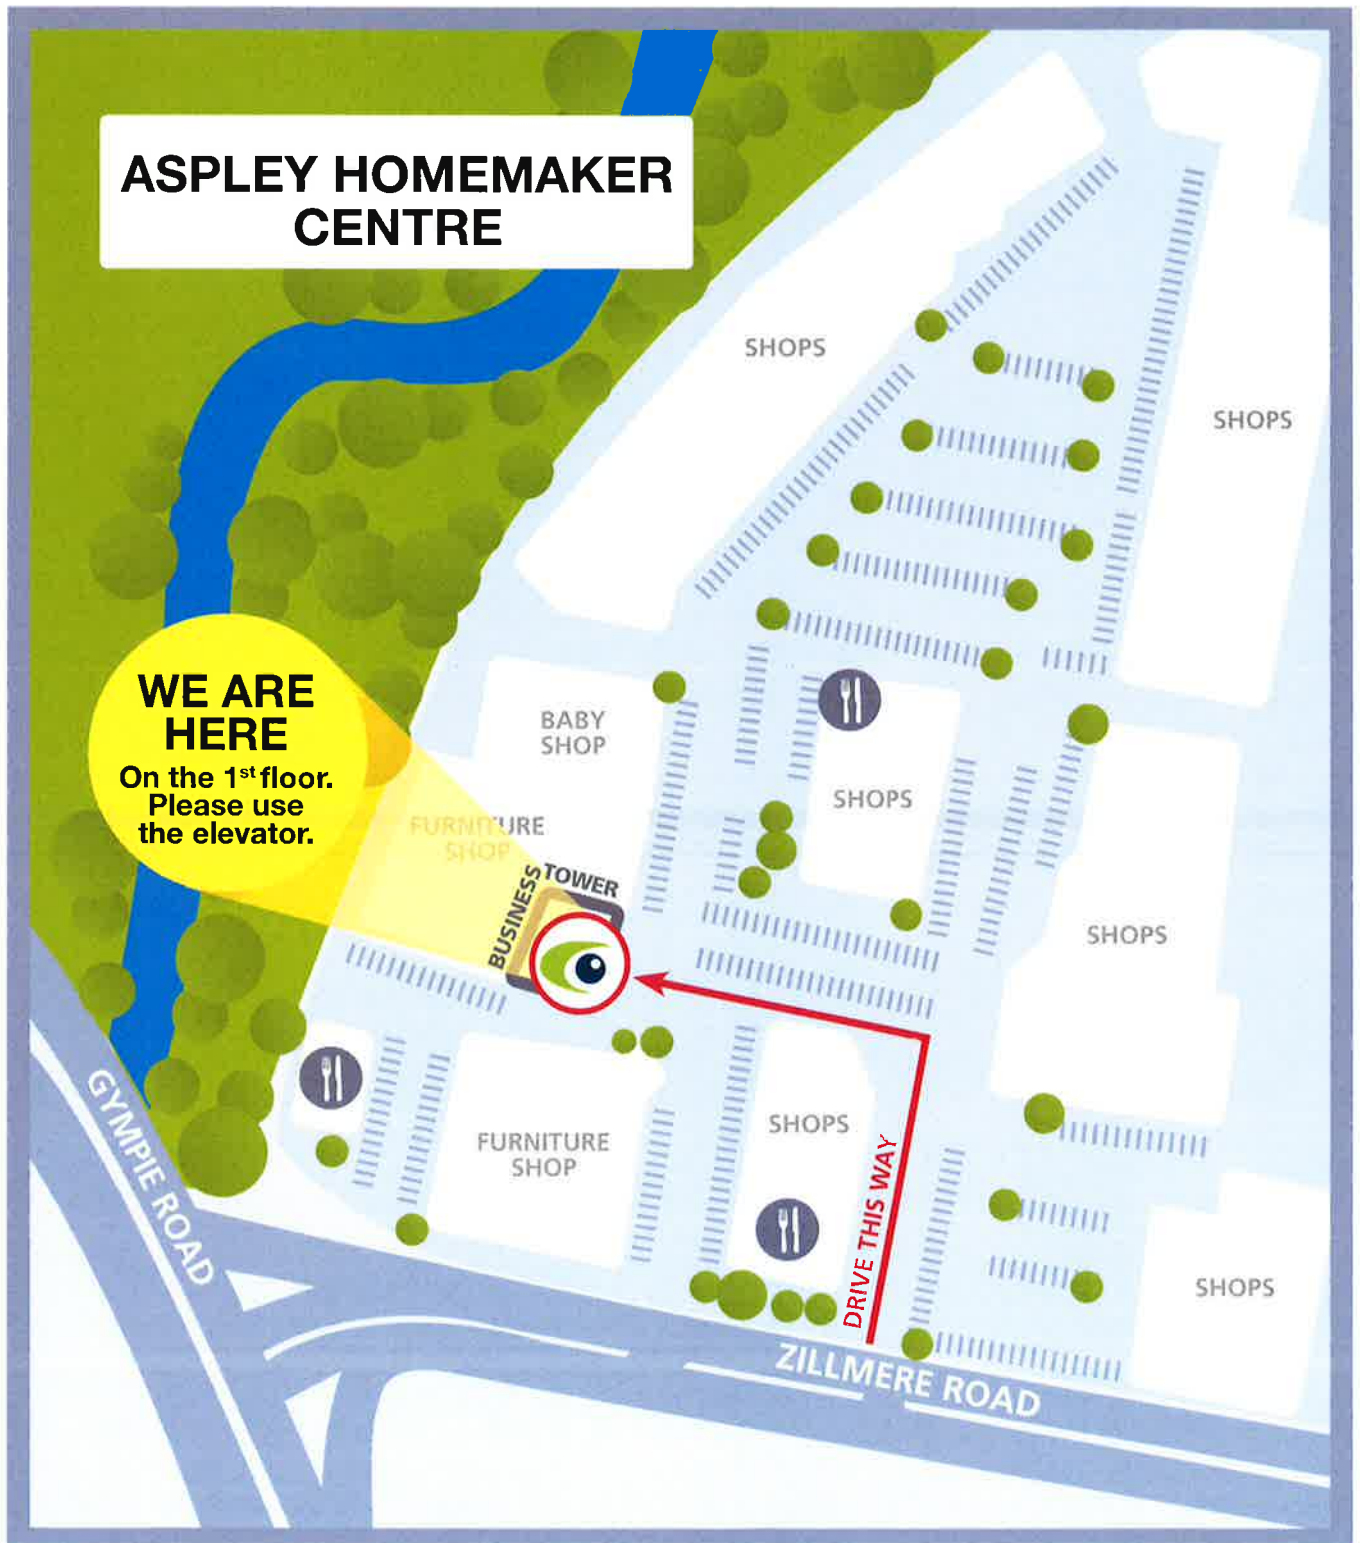

ASPLEY HOW TO FIND US

Brisbane Eye Clinic, Aspley HomeMaker Centre.
Level 1, 825 Zillmere Road, Aspley

As at July 2015

(07) 3832 1700

www.brisbaneeyeclinik.com.au