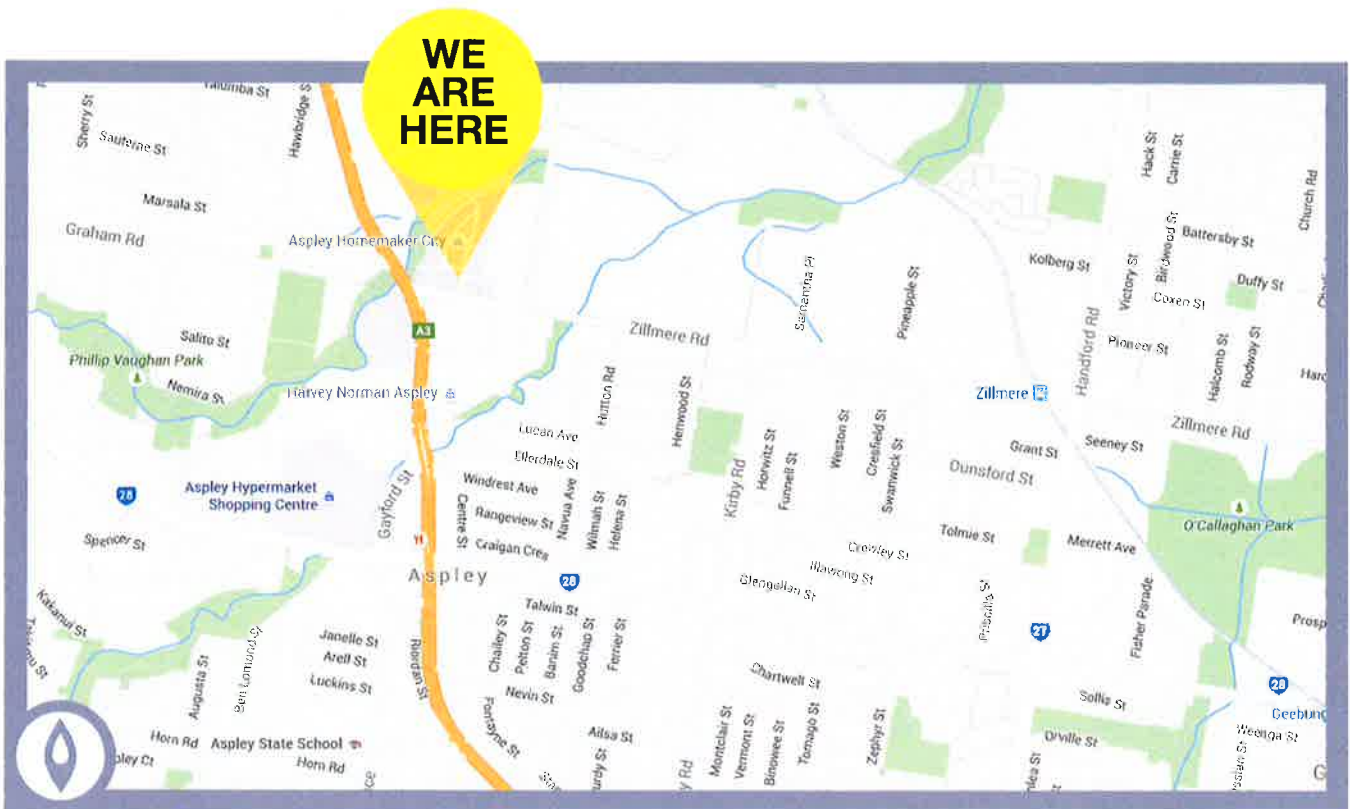

ASPLEY HOW TO FIND US

Brisbane Eye Clinic, Aspley HomeMaker Centre.
Level 1, 825 Zillmere Road, Aspley

As at July 2015

(07) 3832 1700

www.brisbaneeyeclinik.com.au

ASPLEY HOW TO FIND US

**Brisbane Eye Clinic, Aspley HomeMaker Centre.
Level 1, 825 Zillmere Road, Aspley**

BY CAR

Aspley Homemaker City is primarily accessed via Gympie Road, the primary artery in Brisbane's northern suburbs. If travelling north along Gympie Road turn right into Zillmere Road and then left in to the centre car park. If travelling south towards Aspley Homemaker City turn left into Zillmere road and then left into the centre car park. We are located in the office tower straight ahead, the only multi-storey building in the complex.

Patients and carers have access to 500 free car spaces for your convenience.

TIME TRAVEL BY CAR

Albany Creek	9 mins
Caboolture	30 mins
Chermside	5 mins
Kippa Ring	22 mins
Mitchelton	16 mins
Morayfield	26 mins
Northlakes	12 mins
Nundah	13 mins
Stafford	11 mins
Strathpine	14 mins

BY PUBLIC TRANSPORT

Public transport is provided by buses operated by Brisbane Transport and Hornibrook Bus Lines.

Route **335** from Brisbane, and Route **680** from Chermside with Brisbane Transport.

Route **335** from Brisbane and **340** from Chermside with Hornibrook Bus Lines